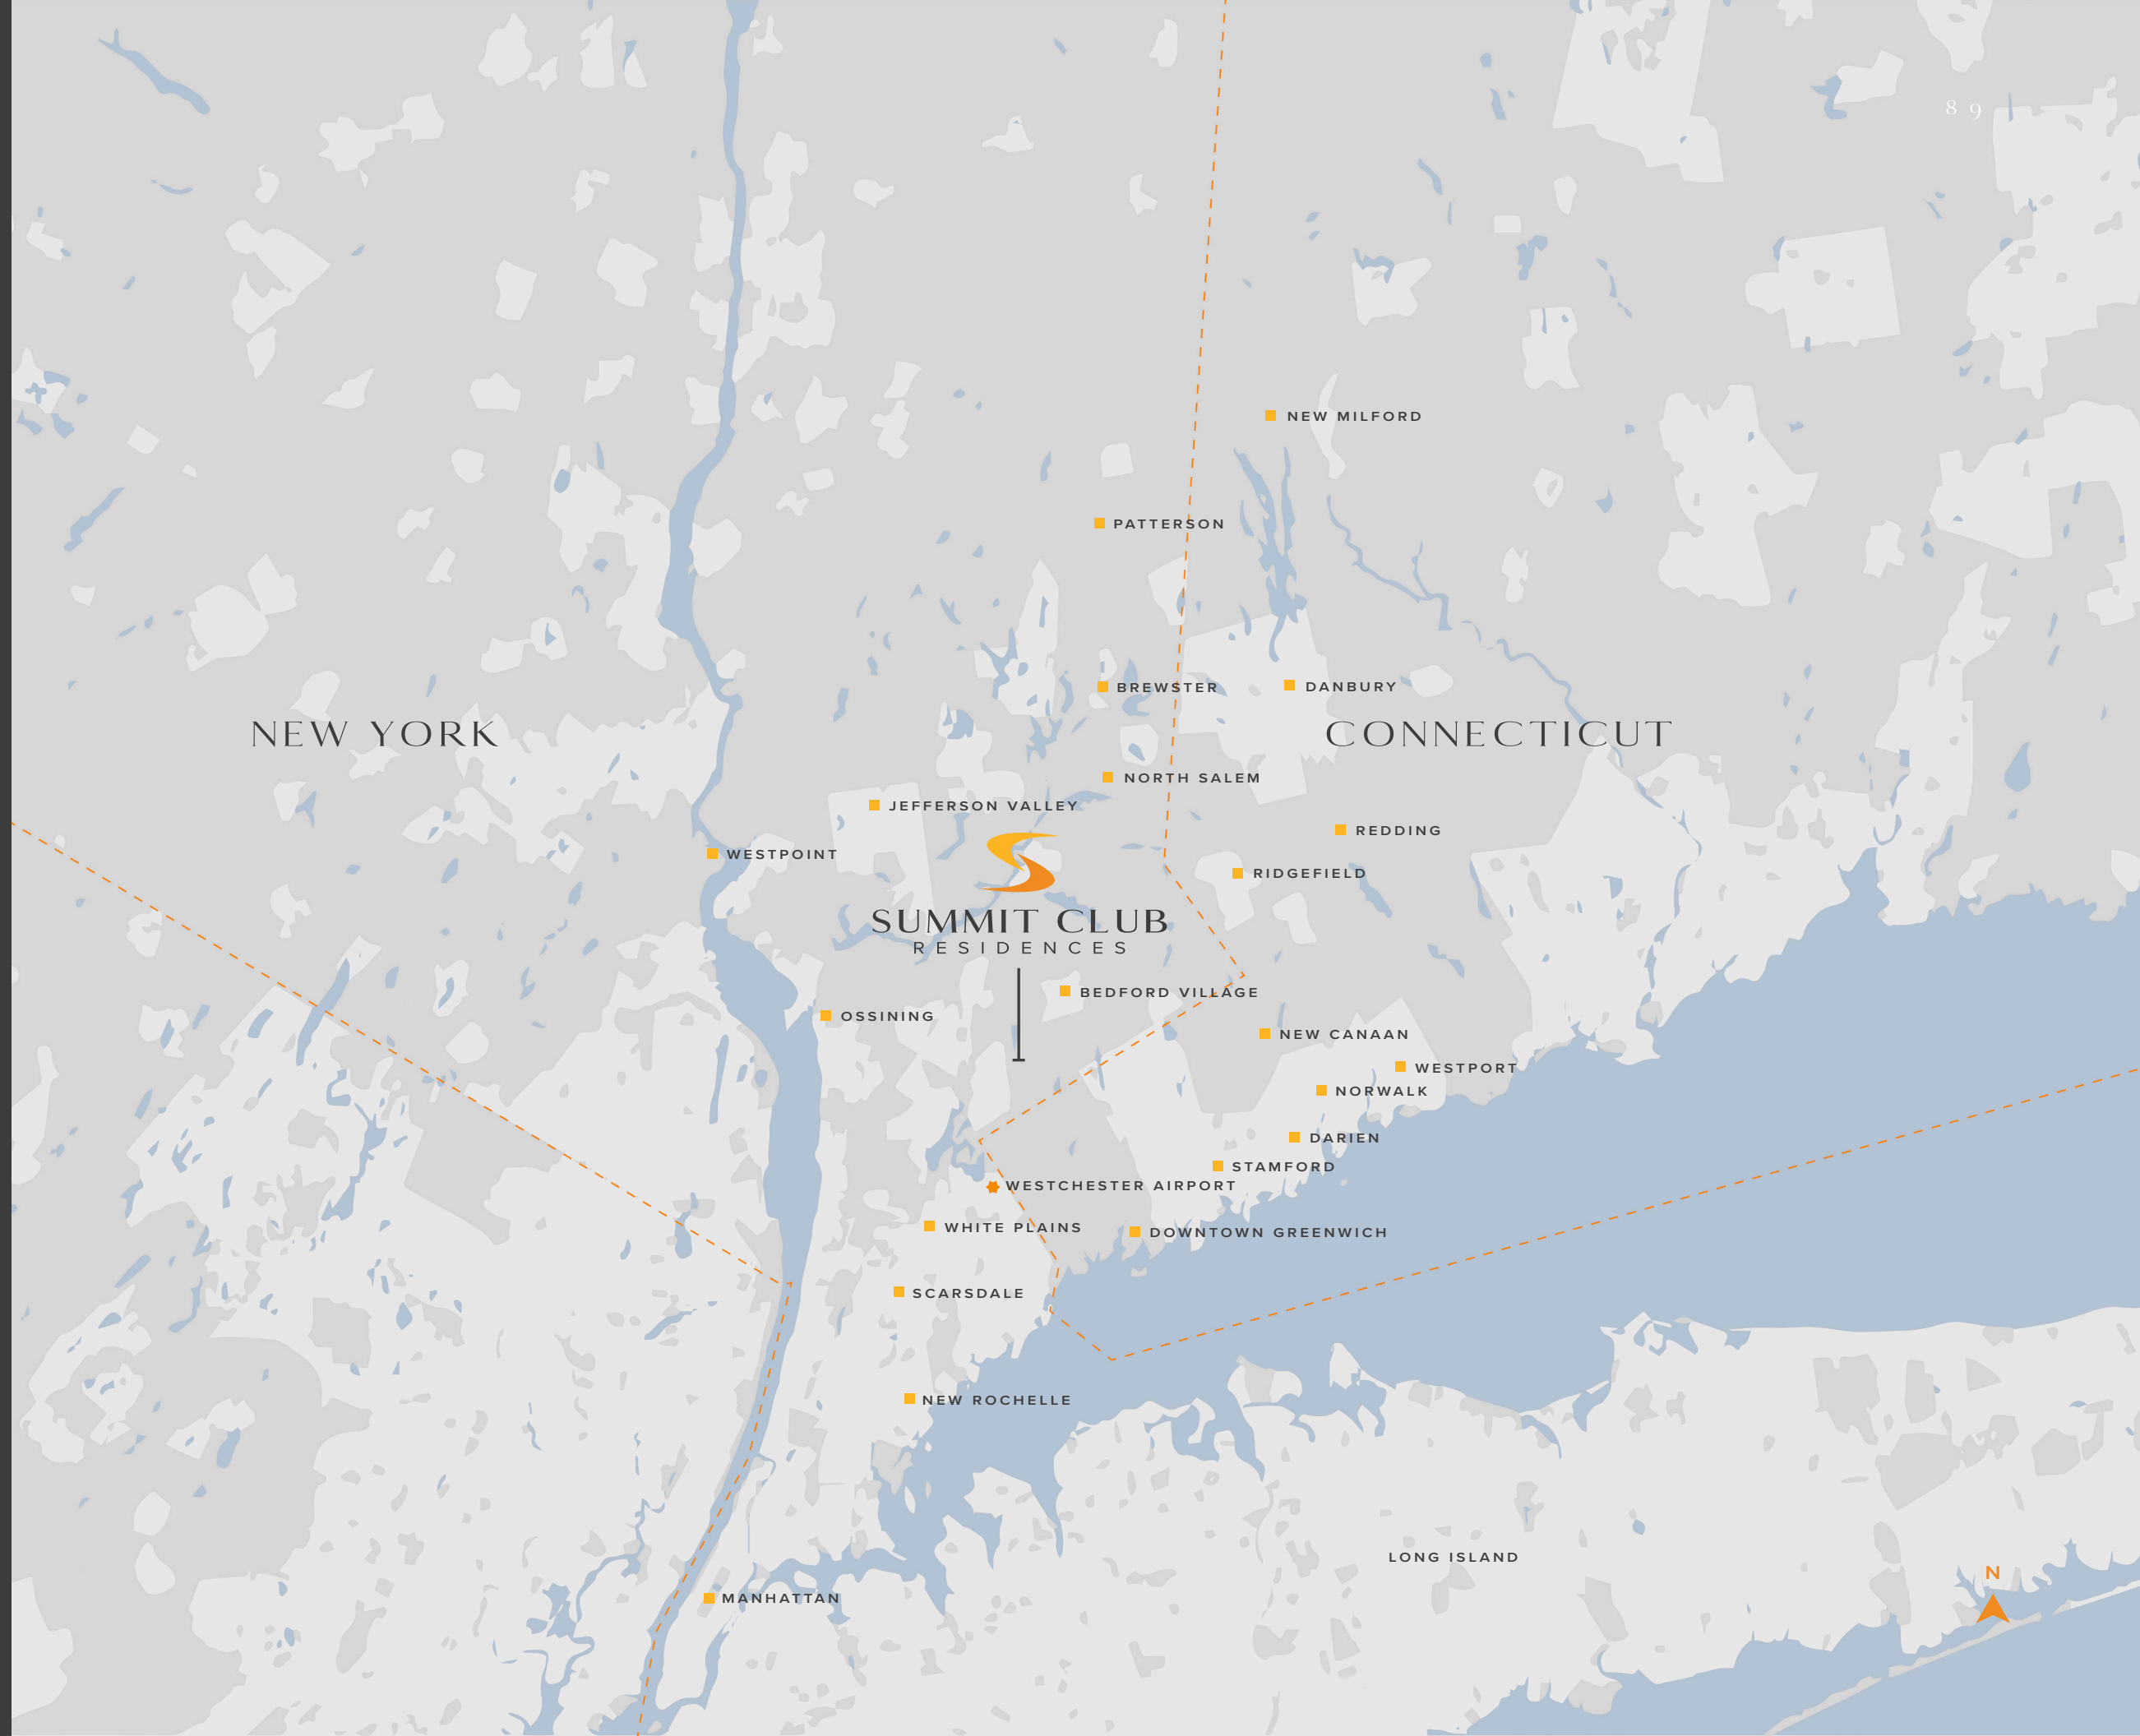

AREA

M A P

NEW YORK

CONNECTICUT

KEY

- EDUCATION
- RESTAURANTS
- PARKS
- BODIES OF WATER
- SHOPPING
- TRANSPORTATION
- CLUBS

AREA

M A P

KEY

- MAJOR CITIES
- ★ TRANSPORTATION